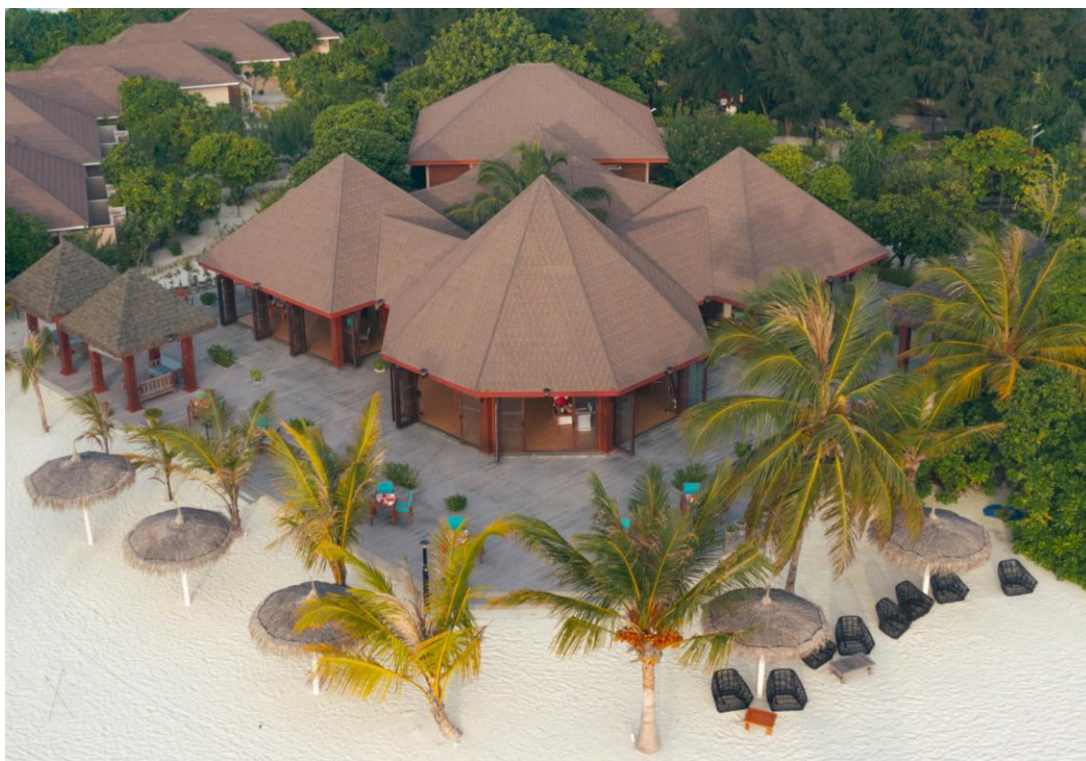

BEACH POOL VILLA

30 UNITS

121.3 m²

WATER VILLA

20 UNITS

OCEAN POOL VILLA

20 UNITS

DELUXE BEACH POOL VILLA

3 UNITS

PRESIDENTIAL SUITE

T UNIT

472 m²

BEACH POOL RESIDENCES 2BR

2 UNITS

160.7 m²

BOUGAIN VILLA 2BR

1 UNIT

154 m²

MAIN POOL

RESTAURANT & BAR

LA PELLA

MANTA

SUNSET GRILL & BAR

BEACH BAR