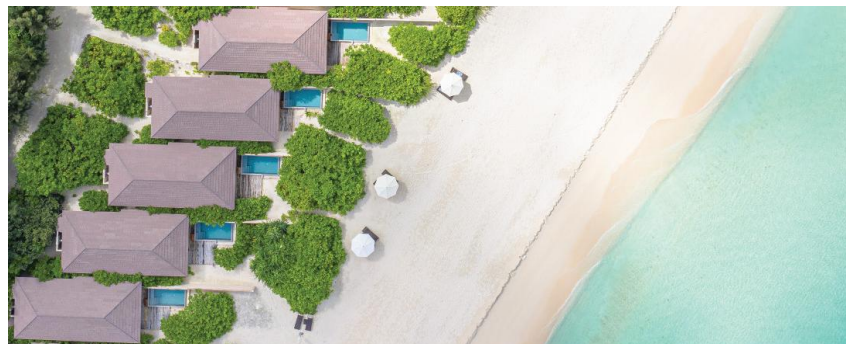

DELUXE BEACH POOL VILLA

14 UNITS