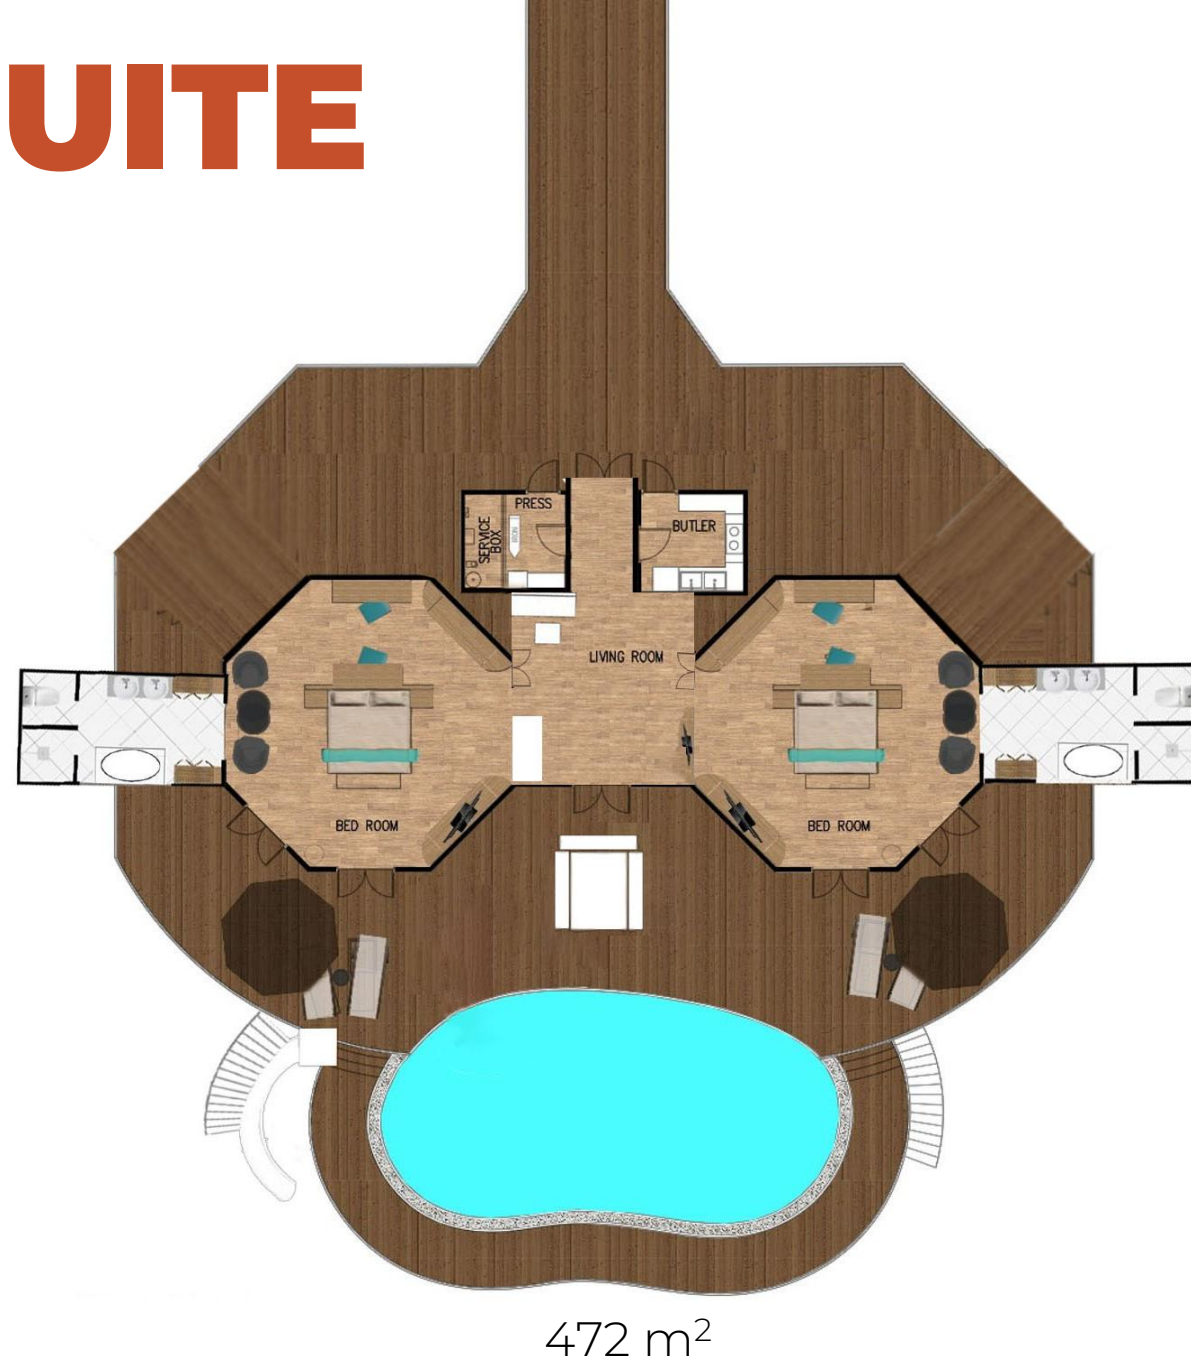

BEACH POOL VILLA

30 UNITS

121.3 m²

WATER VILLA

20 UNITS

OCEAN POOL VILLA

20 UNITS

DELUXE BEACH POOL VILLA

14 UNITS

163 m²

DELUXE WATER VILLA

7 UNITS

DELUXE WATER POOL VILLA

33 UNITS

108.3 m²

OVER WATER SUITE WITH POOL

3 UNITS

PRESIDENTIAL SUITE

T UNIT

472 m²

BEACH POOL RESIDENCES 2BR

2 UNITS

160.7 m²

BOUGAIN VILLA 2BR

1 UNIT

154 m²

MAIN POOL

RESTAURANT & BAR

LA PELLA

MANTA

SUNSET GRILL & BAR

BEACH BAR