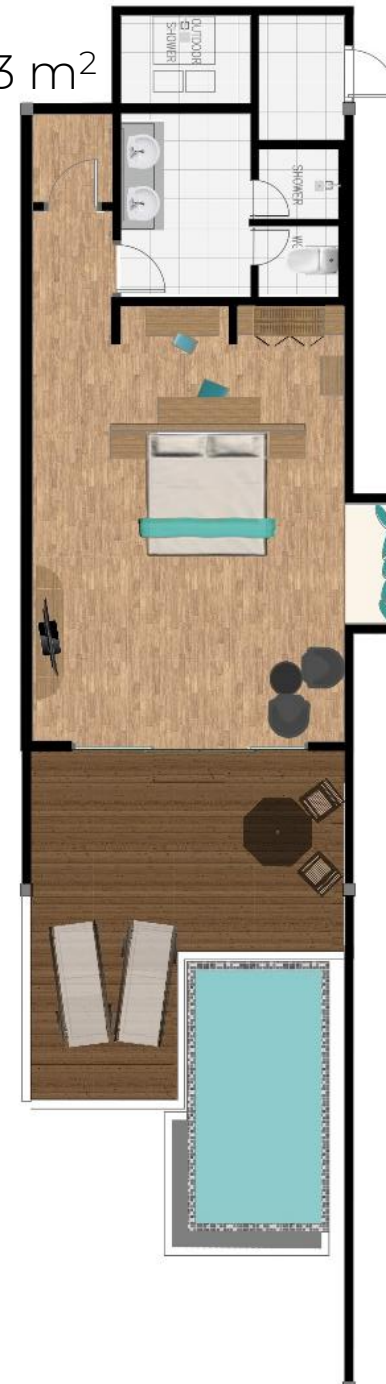

BEACH POOL VILLA

30 UNITS

121.3 m²

WATER VILLA

20 UNITS

OCEAN POOL VILLA

20 UNITS

DELUXE BEACH POOL VILLA

14 UNITS

163 m²

DELUXE WATER VILLA

7 UNITS

DELUXE WATER POOL VILLA

33 UNITS

108.3 m²

OVER WATER SUITE WITH POOL

3 UNITS

PRESIDENTIAL SUITE

T UNIT

472 m²

BEACH POOL RESIDENCES 2BR

2 UNITS

160.7 m²

BOUGAIN VILLA 2BR