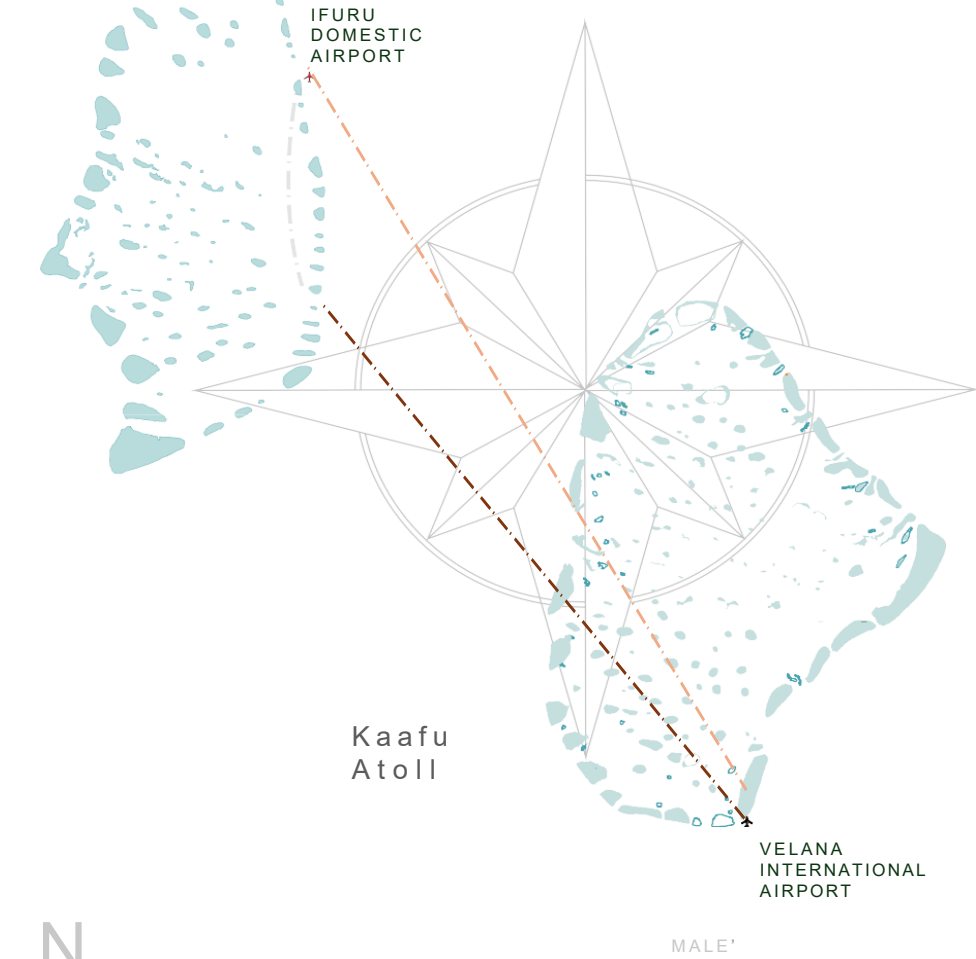

EXPERIENCE THE TRUE ESSENCE OF THE MALDIVES

BRENNIA
Koffefarm

Raa Atoll

Kaafu Atoll

N

BEACH VILLA

45 UNITS

111 m²

BEACH POOL VILLA

30 UNITS

121.3 m²

WATER VILLA

20 UNITS

OCEAN POOL VILLA

20 UNITS

DELUXE BEACH POOL VILLA